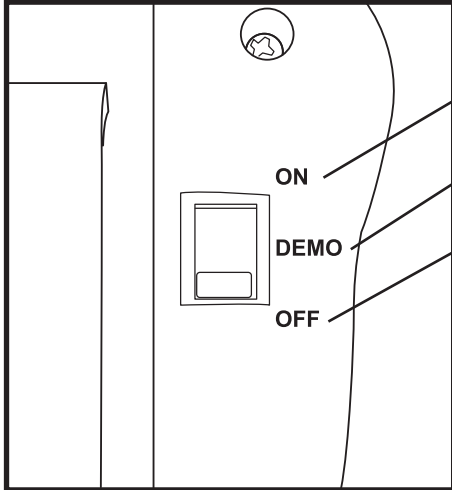

ON: To turn monitor on move switch up to ON.

DEMO: For demo purposes only.

OFF: To turn doll monitor off move switch down to OFF.

Play Mode: Press the switch button to hear different sounds and phrases!

Auto Mode: Monitor sets itself to auto mode if switch button is not pressed for 10 seconds. Sounds play automatically!