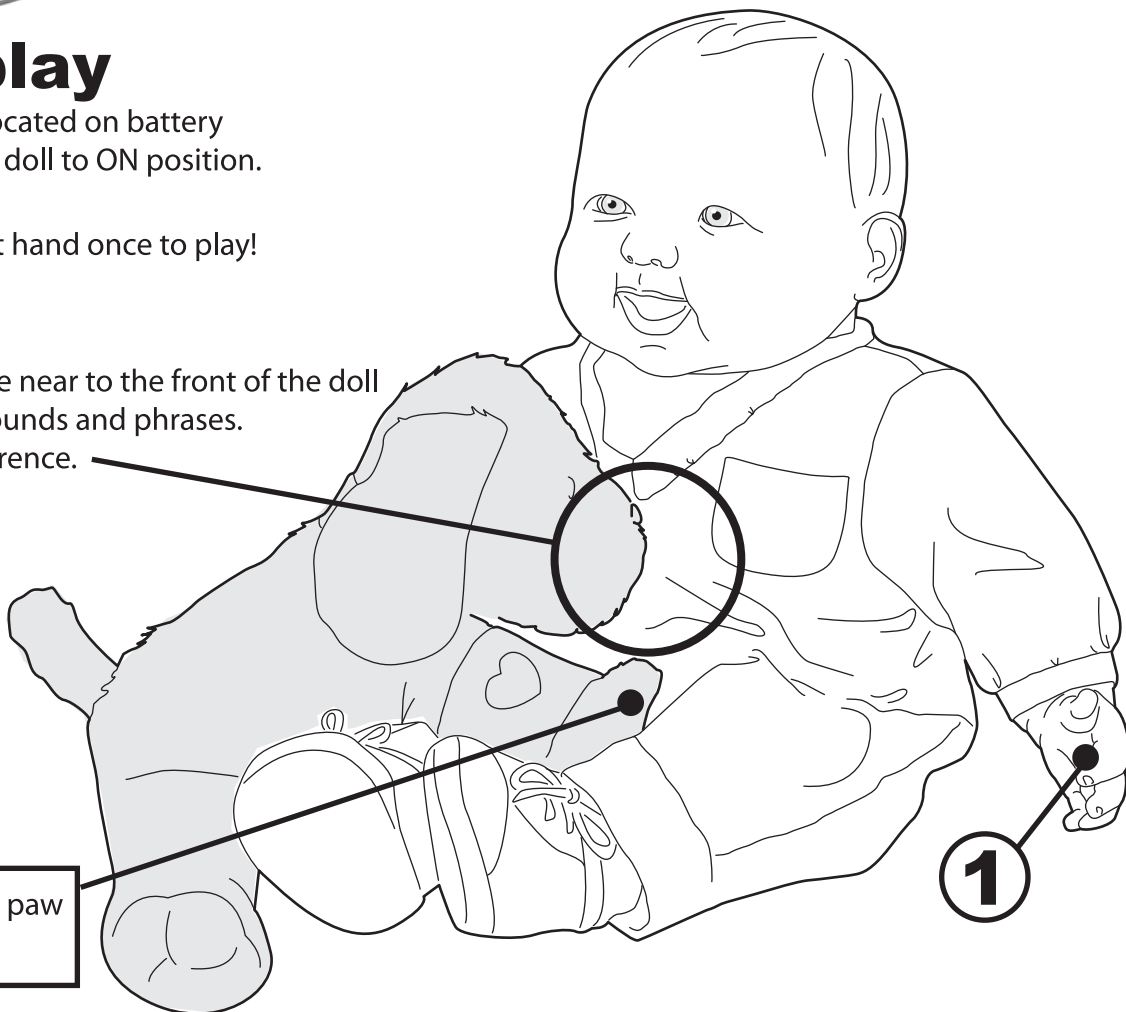

My Lil' Vet™ Instructions

If parts are missing, do not return to store. Call 1-800-422-2244 or contact us at info@jctoys.com

How to play

To play, move switch located on battery case at the back of the doll to ON position.

1 Press the doll's left hand once to play!

2 Place puppy's nose near to the front of the doll to hear random sounds and phrases. See photo for reference.

Press puppy's front right paw to hear puppy sounds.

Accessories Included:

- Thermometer
- Dolly Shot
- Stethoscope
- Ear Checker
- Medicine Bottle
- Bandage

*Additional accessories are for play only.

Change & replace batteries on Puppy

3 LR44/AG13 batteries are included for demonstration purposes and may need to be replaced by consumer. To replace batteries, use Phillips screwdriver to loosen screw on battery compartment cover. Lift cover and replace batteries. Once batteries are replaced, close cover and tighten screw.