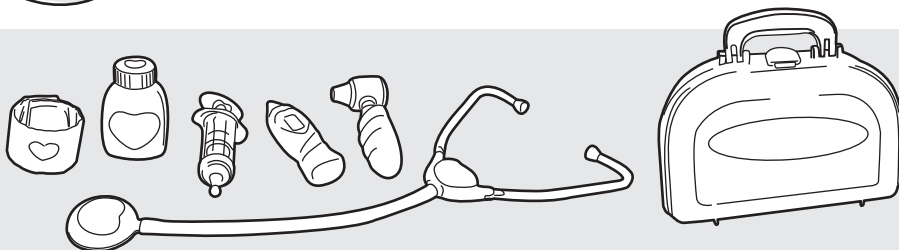

1 Press the doll's left hand once to play!

2 Place puppy's nose near to the front of the doll to hear random sounds and phrases. See photo for reference.

Press puppy's front right paw to hear puppy sounds.

Accessories Included:

- Thermometer
- Dolly Shot
- Stethoscope
- Ear Checker
- Medicine Bottle
- Bandage

*Additional accessories are for play only.

Change & replace batteries on Puppy

3 LR44/AG13 batteries are included for demonstration purposes and may need to be replaced by consumer. To replace batteries, use Phillips screwdriver to loosen screw on battery compartment cover. Lift cover and replace batteries. Once batteries are replaced, close cover and tighten screw.